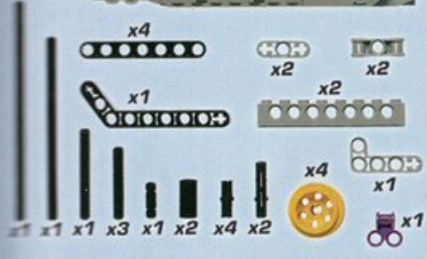

Includes instructions for car base.

B. #5221 Motor Pack
Ages 7+. 55 pieces. $39.99

All items Not available in any store